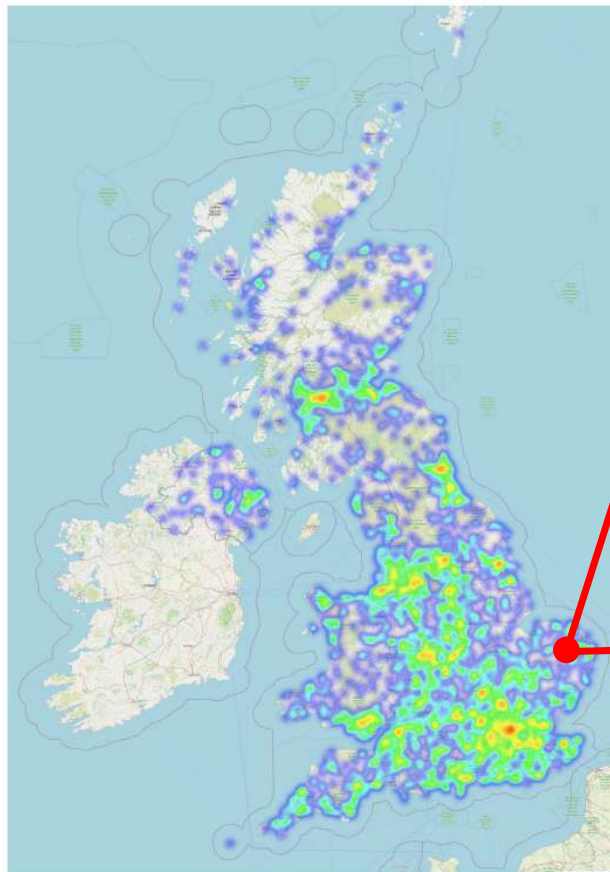

Locations of Contributors to Open Source Software

Map data from OpenStreetMap Map created by Github, 30 September 2023

Figure 2. Locations of Contributors to Open Source Software Source: Github